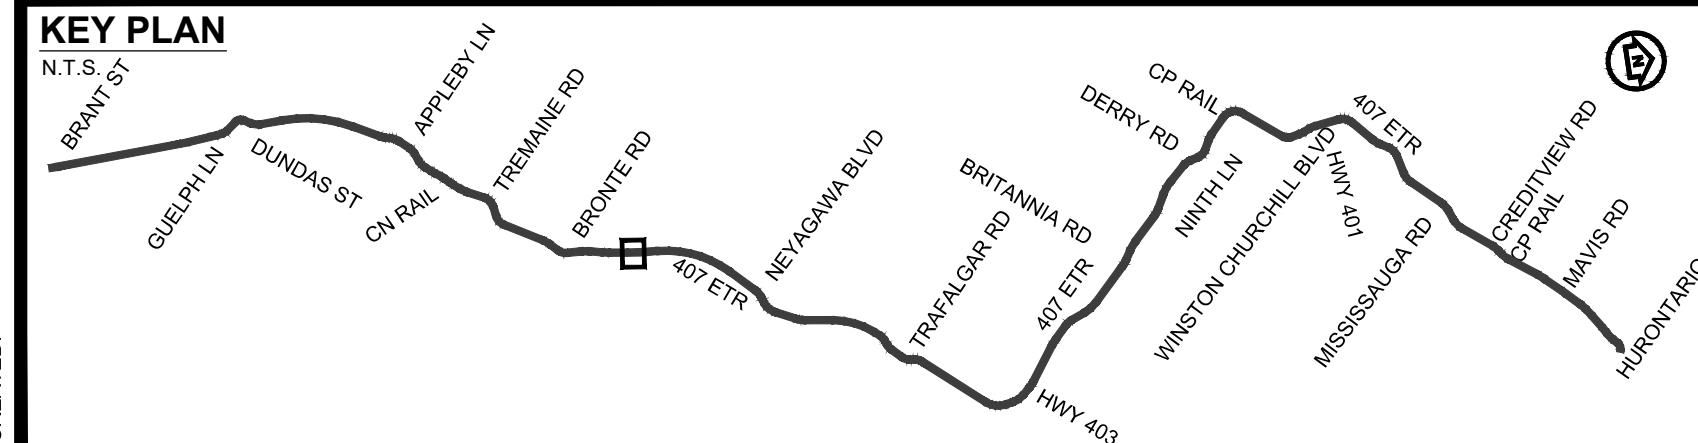

DRAWING NAME: J:\TOR\76284 ON.MTO 407 TRANSITWAY WG TO BRANTTTT'S General\03 - Drawings\8 - Property\Environmental Protected Sites\407 TWM\PROTECTED\_SITE\_PLATE\_5.dwg  
CREATED: Dec 09, 2019 2:40pm  
MODIFIED:

SCALE  
1:2000

**407 TRANSITWAY**  
WEST OF BRANT STREET TO WEST OF HURONTARIO STREET  
G.W.P. 16-20003, CA 2016-E-0038  
**PROTECTED SITE AREA #5**

PLATE  
**P-5**  
DATE  
11/20/2019