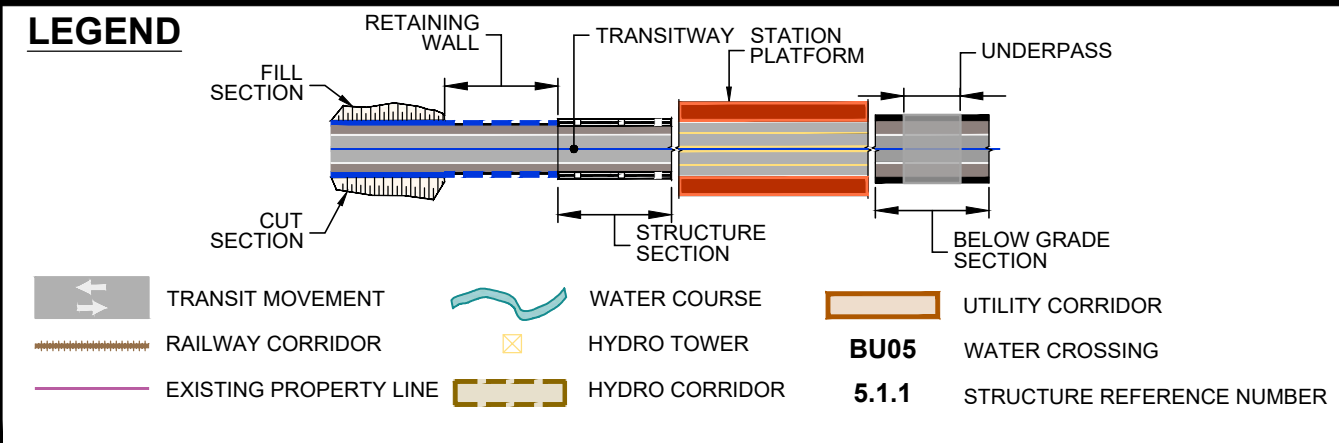

DRAWING NAME: J:\TOR\76284 ON.MTO 407 TRANSITWAY WG TO BRANTTTT'S General\03 - Drawings\8 - Property\Environmental Protected Sites\407 TWM\PROTECTED\_SITE\_PLATE\_5.dwg  
CREATED: Dec 09, 2019 2:40pm  
MODIFIED:

SCALE  
1:2000

**407 TRANSITWAY**  
WEST OF BRANT STREET TO WEST OF HURONTARIO STREET  
G.W.P. 16-20003, CA 2016-E-0038  
**PROTECTED SITE AREA #5**

PLATE  
**P-5**  
DATE  
11/20/2019